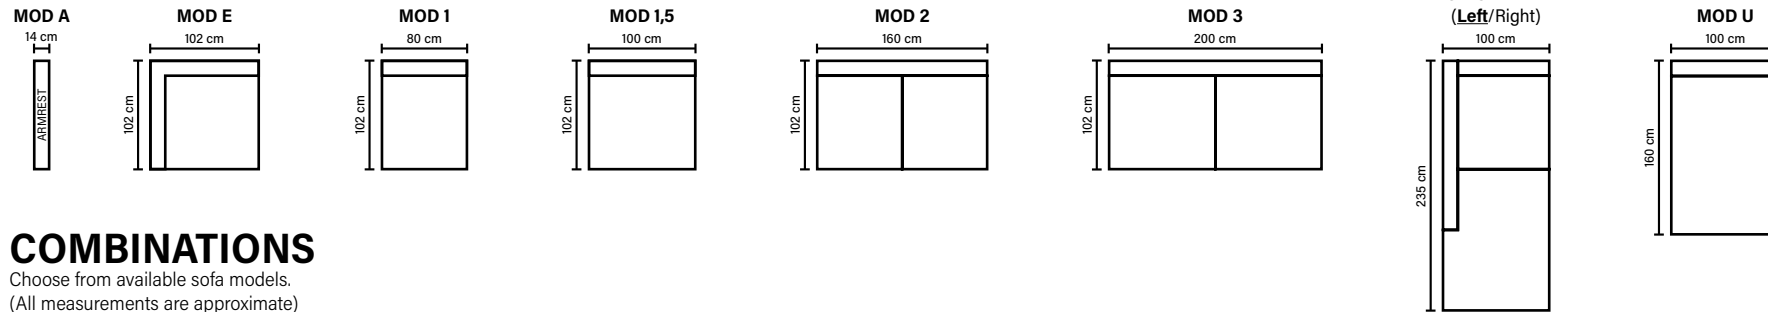

## MODULES

Combine different modules into the desired shape and size.  
(All measurements are approximate)

## COMBINATIONS

Choose from available sofa models.  
(All measurements are approximate)

## DECO PILLOWS

1 deco pillow per armrest or corner.  
Size 40x40 cm

## LEG OPTIONS

**Standard leg: 122**  
metal  
height 17 cm

**Optional leg: 85**  
wooden  
height 17 cm

Available in fabrics & leathers

Wooden leg colors

Metal leg colors