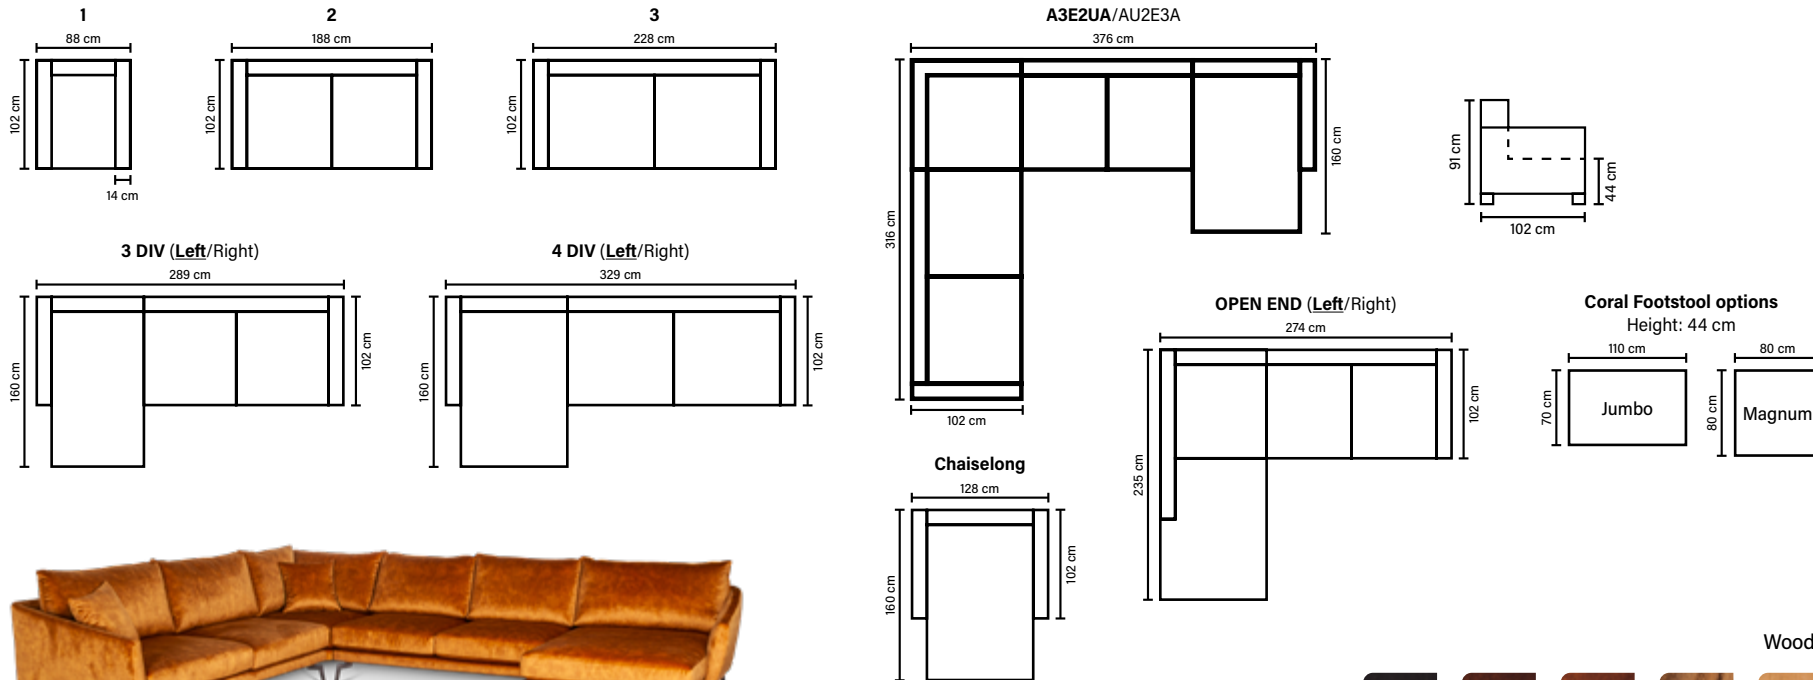

## MODULES

Combine different modules into the desired shape and size.  
(All measurements are approximate)

## COMBINATIONS

Choose from available sofa models.  
(All measurements are approximate)

## DECO PILLOWS

1 deco pillow per armrest or corner.  
Size 40x40 cm

## LEG OPTIONS

**Standard leg: 122**  
metal  
height 17 cm

**Optional leg: 85**  
wooden  
height 17 cm

Available in fabrics & leathers

Wooden leg colors

Metal leg colors